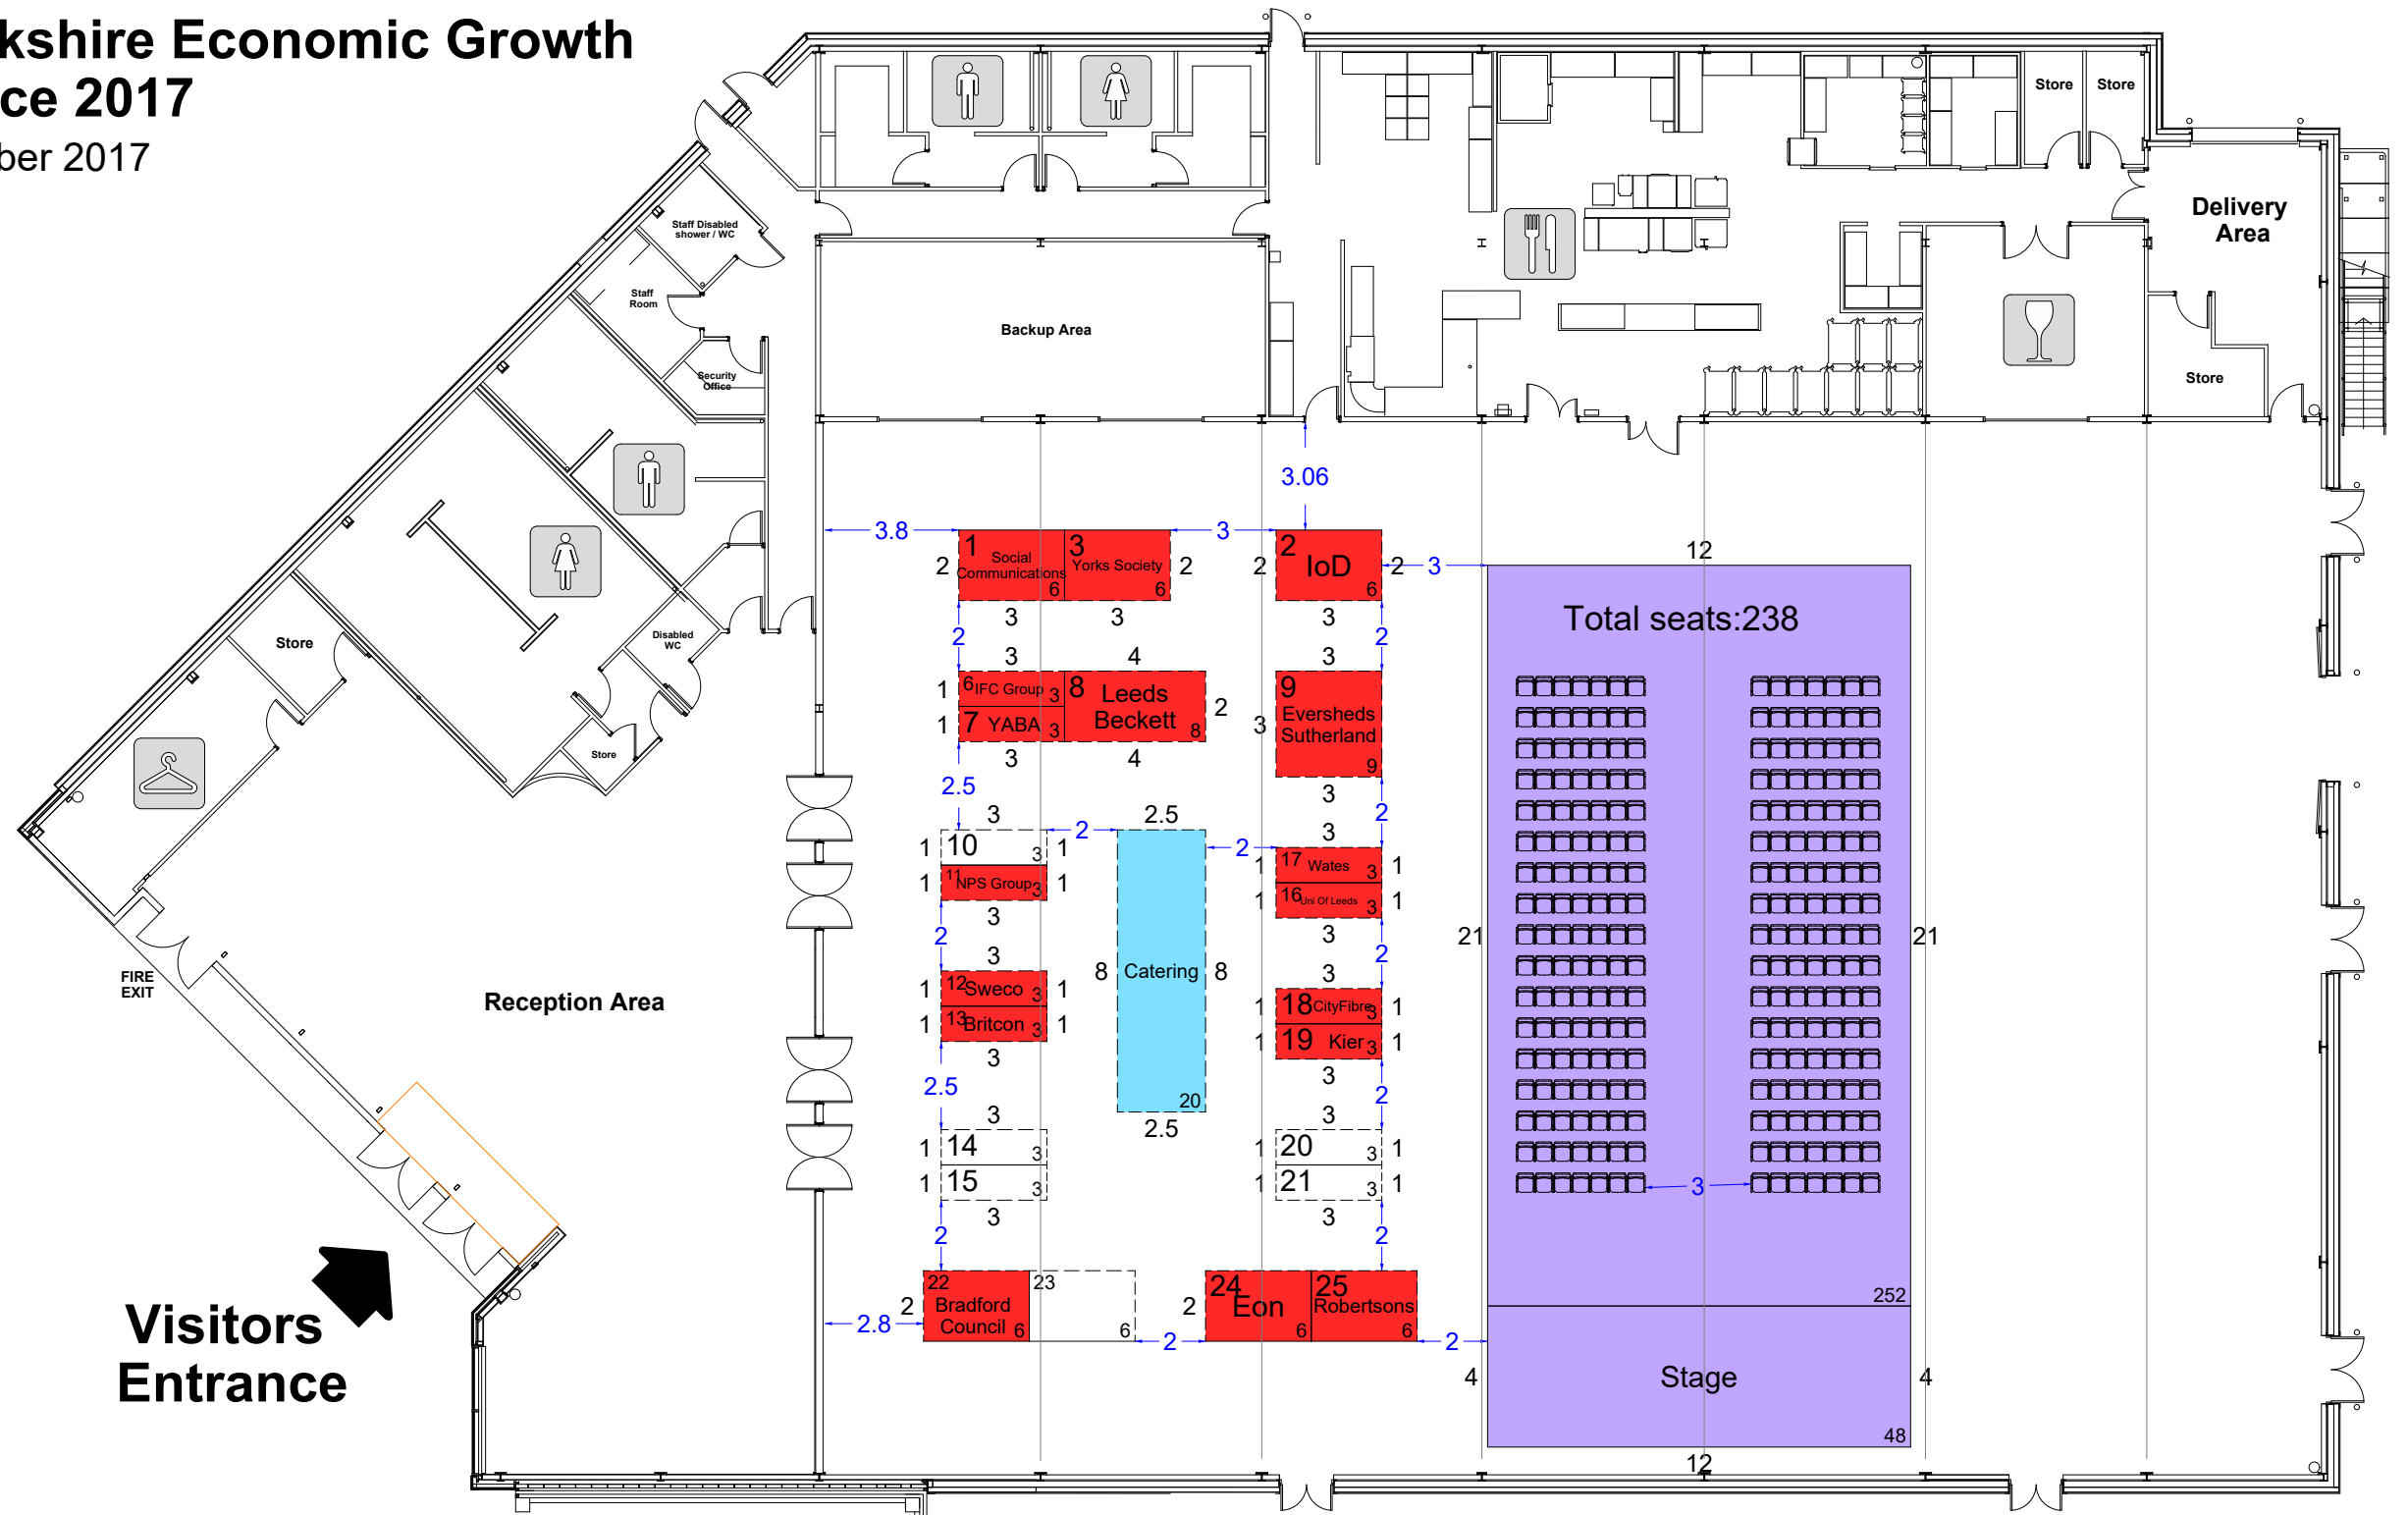

West Yorkshire Economic Growth Conference 2017

22nd September 2017

Available - 21m²

Taken - 80m²

NEW DOCK HALL

© Global Experience Specialists (GES)
Floorplan subject to change

Issue Number: 27
Issue Date: 30 Aug 2017
Updated by: Meera
Scale: N.T.S.