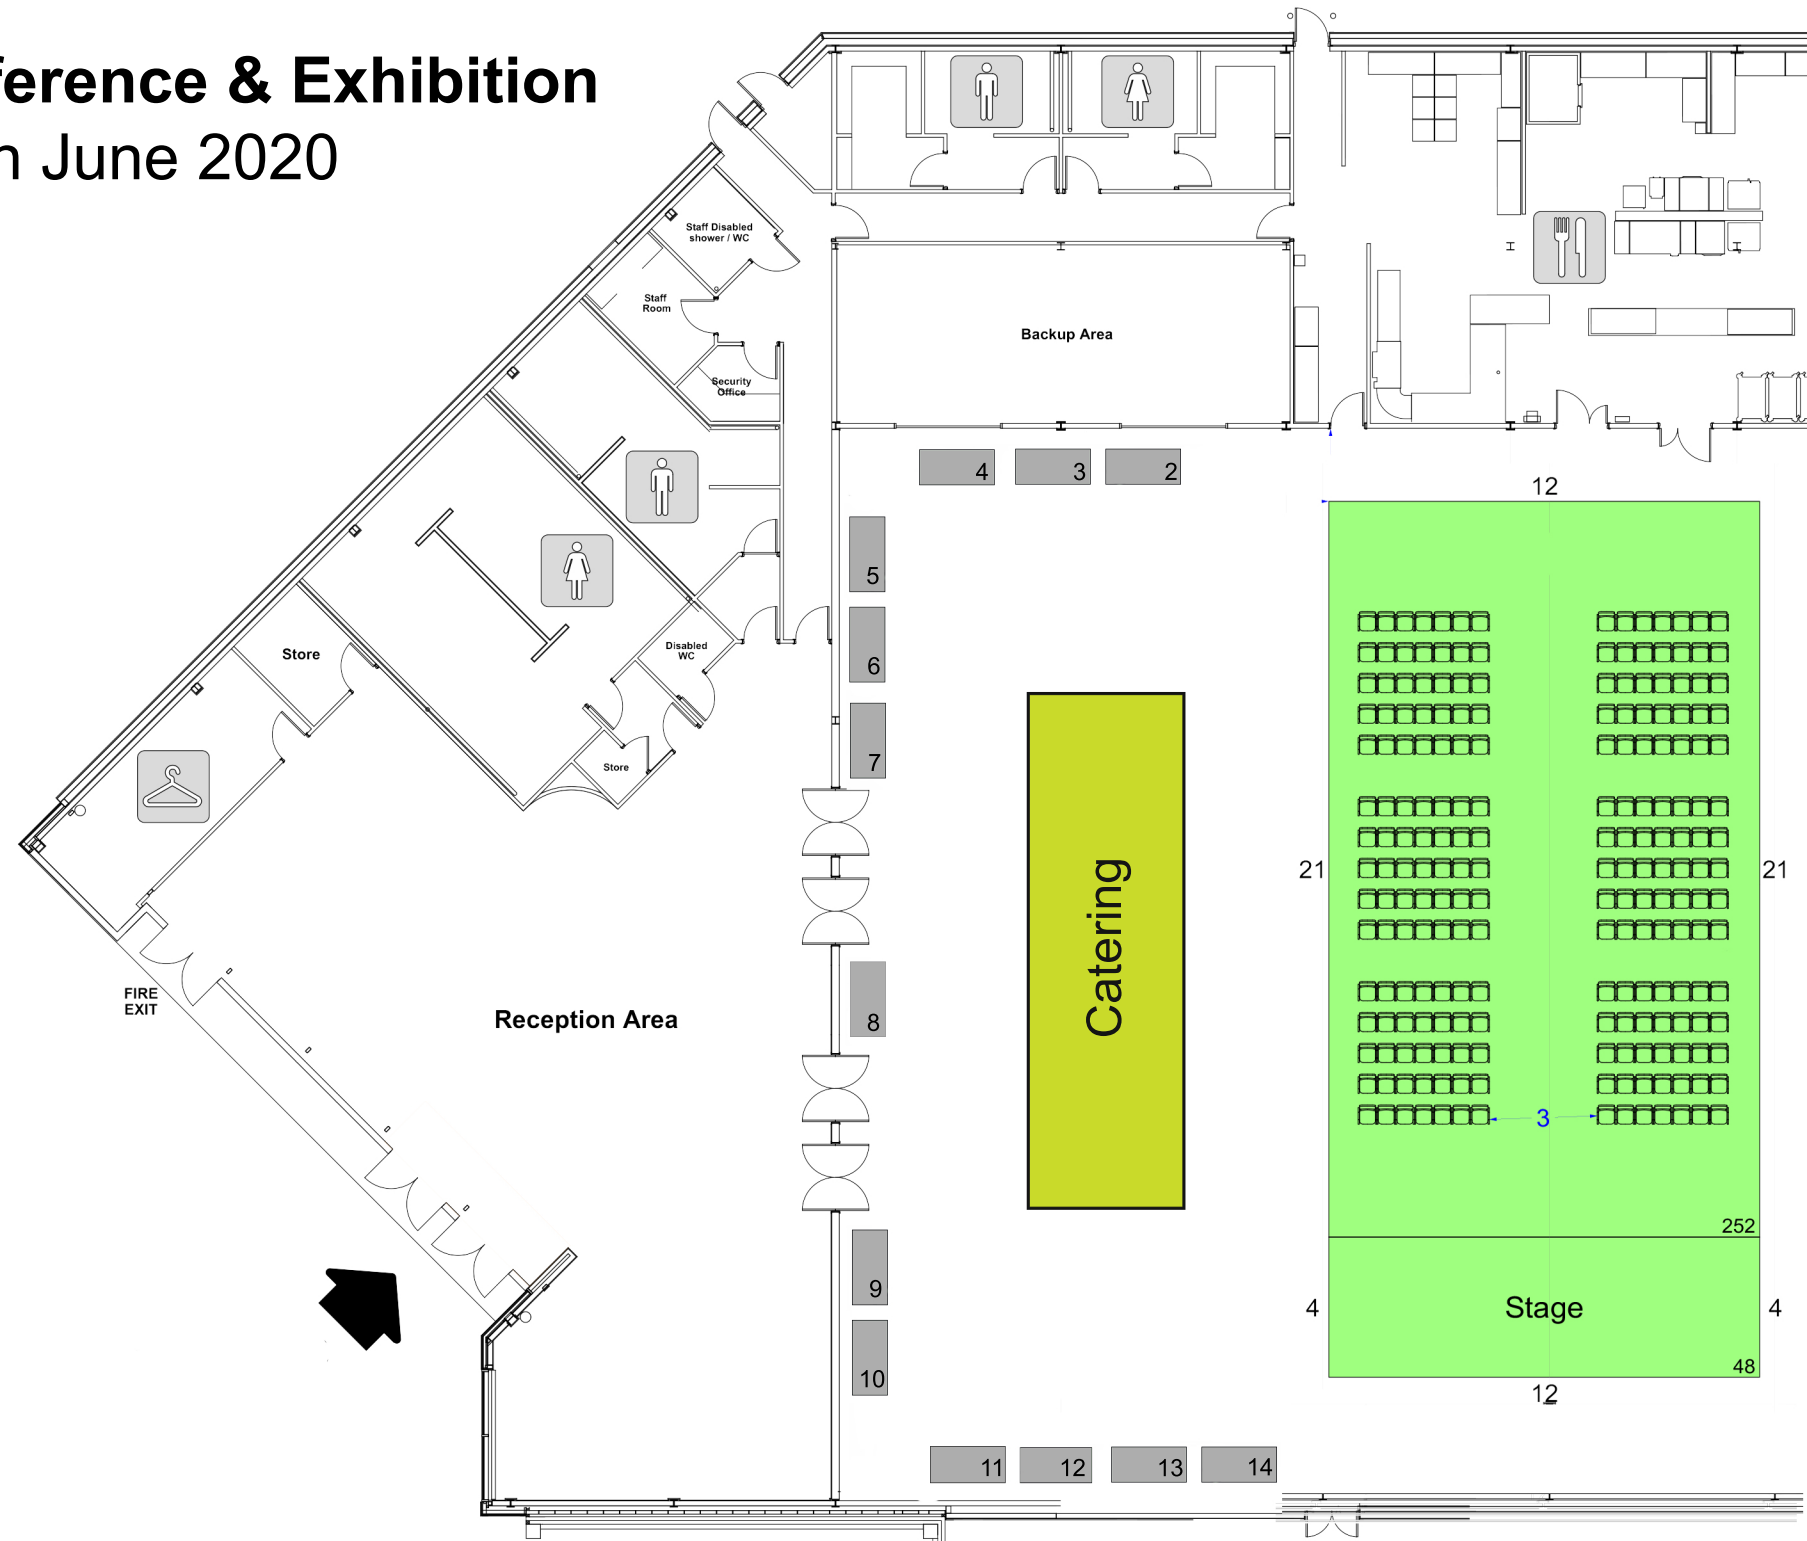

Offsite Manufacture Conference & Exhibition

New Dock Hall, Leeds; 11th June 2020

- 2 - Buildoffsite
- 3 - BECG
- 4 - Perfect Circle
- 5 - IFC Group
- 6 - FRAME
- 7 - Newforma
- 8 - Edinburgh Napier University
- 9 - PAGABO
- 10 - Willmott Dixon
- 11 - Isolergrund
- 12 - Wetherby Building Systems
- 13 - CIOB
- 14 - FP McCann

NEW DOCK HALL