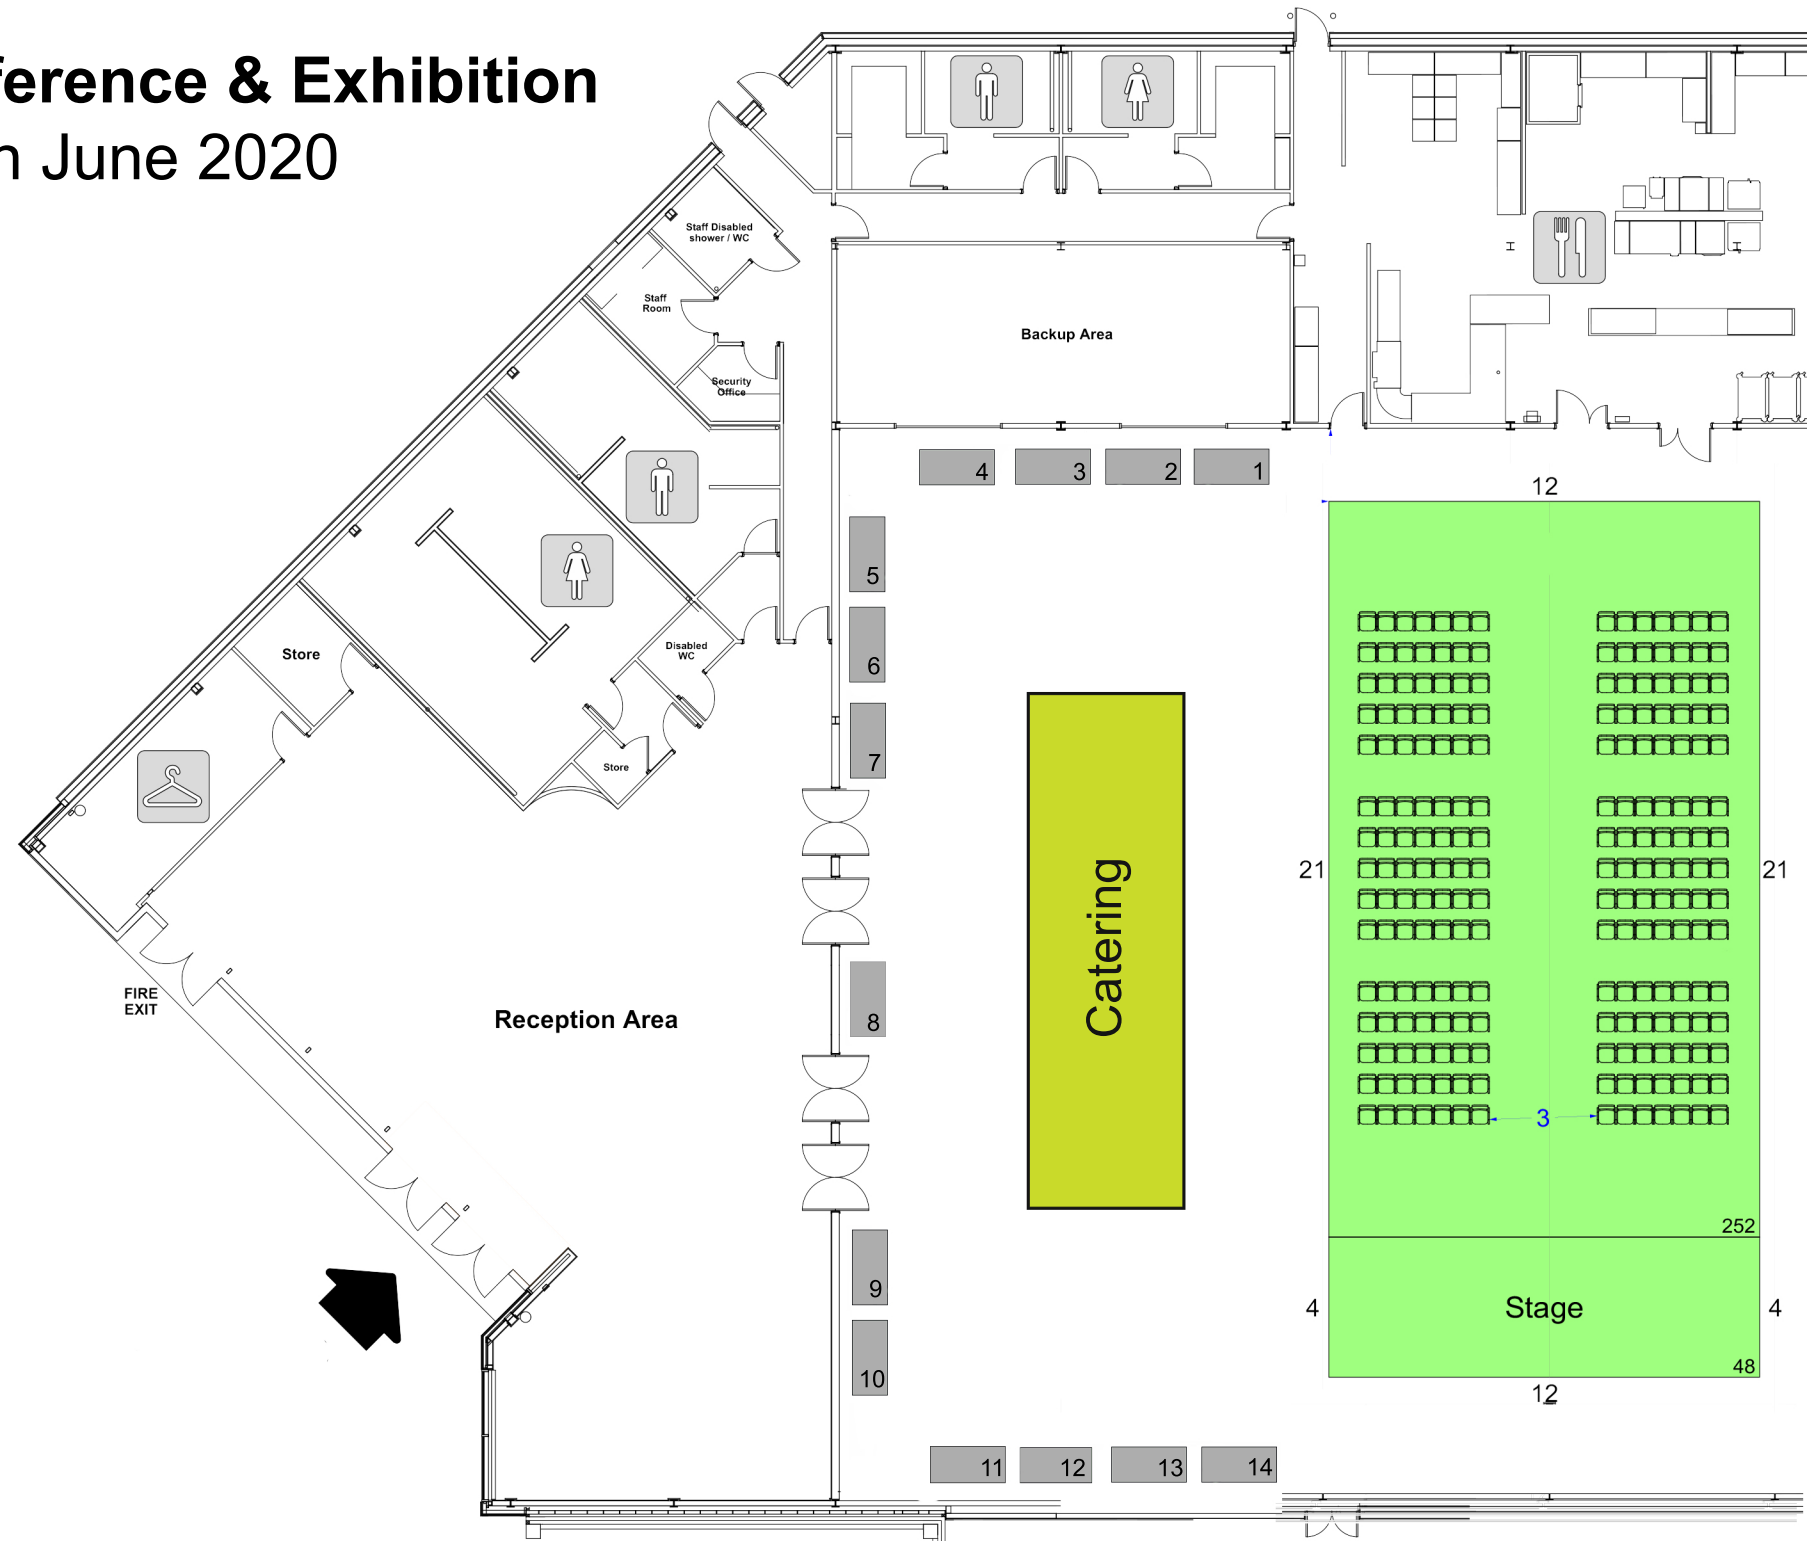

Offsite Manufacture Conference & Exhibition

New Dock Hall, Leeds; 11th June 2020

- 1 - Roger Bullivant
- 2 - Buildoffsite
- 3 - BECG
- 4 - Perfect Circle
- 5 - IFC Group
- 6 - FRAME
- 7 - Newforma
- 8 - Edinburgh Napier University
- 9 - PAGABO
- 10 - Willmott Dixon
- 11 - Isolergrund
- 12 - Wetherby Building Systems
- 13 - CIOB
- 14 - FP McCann

NEW DOCK HALL