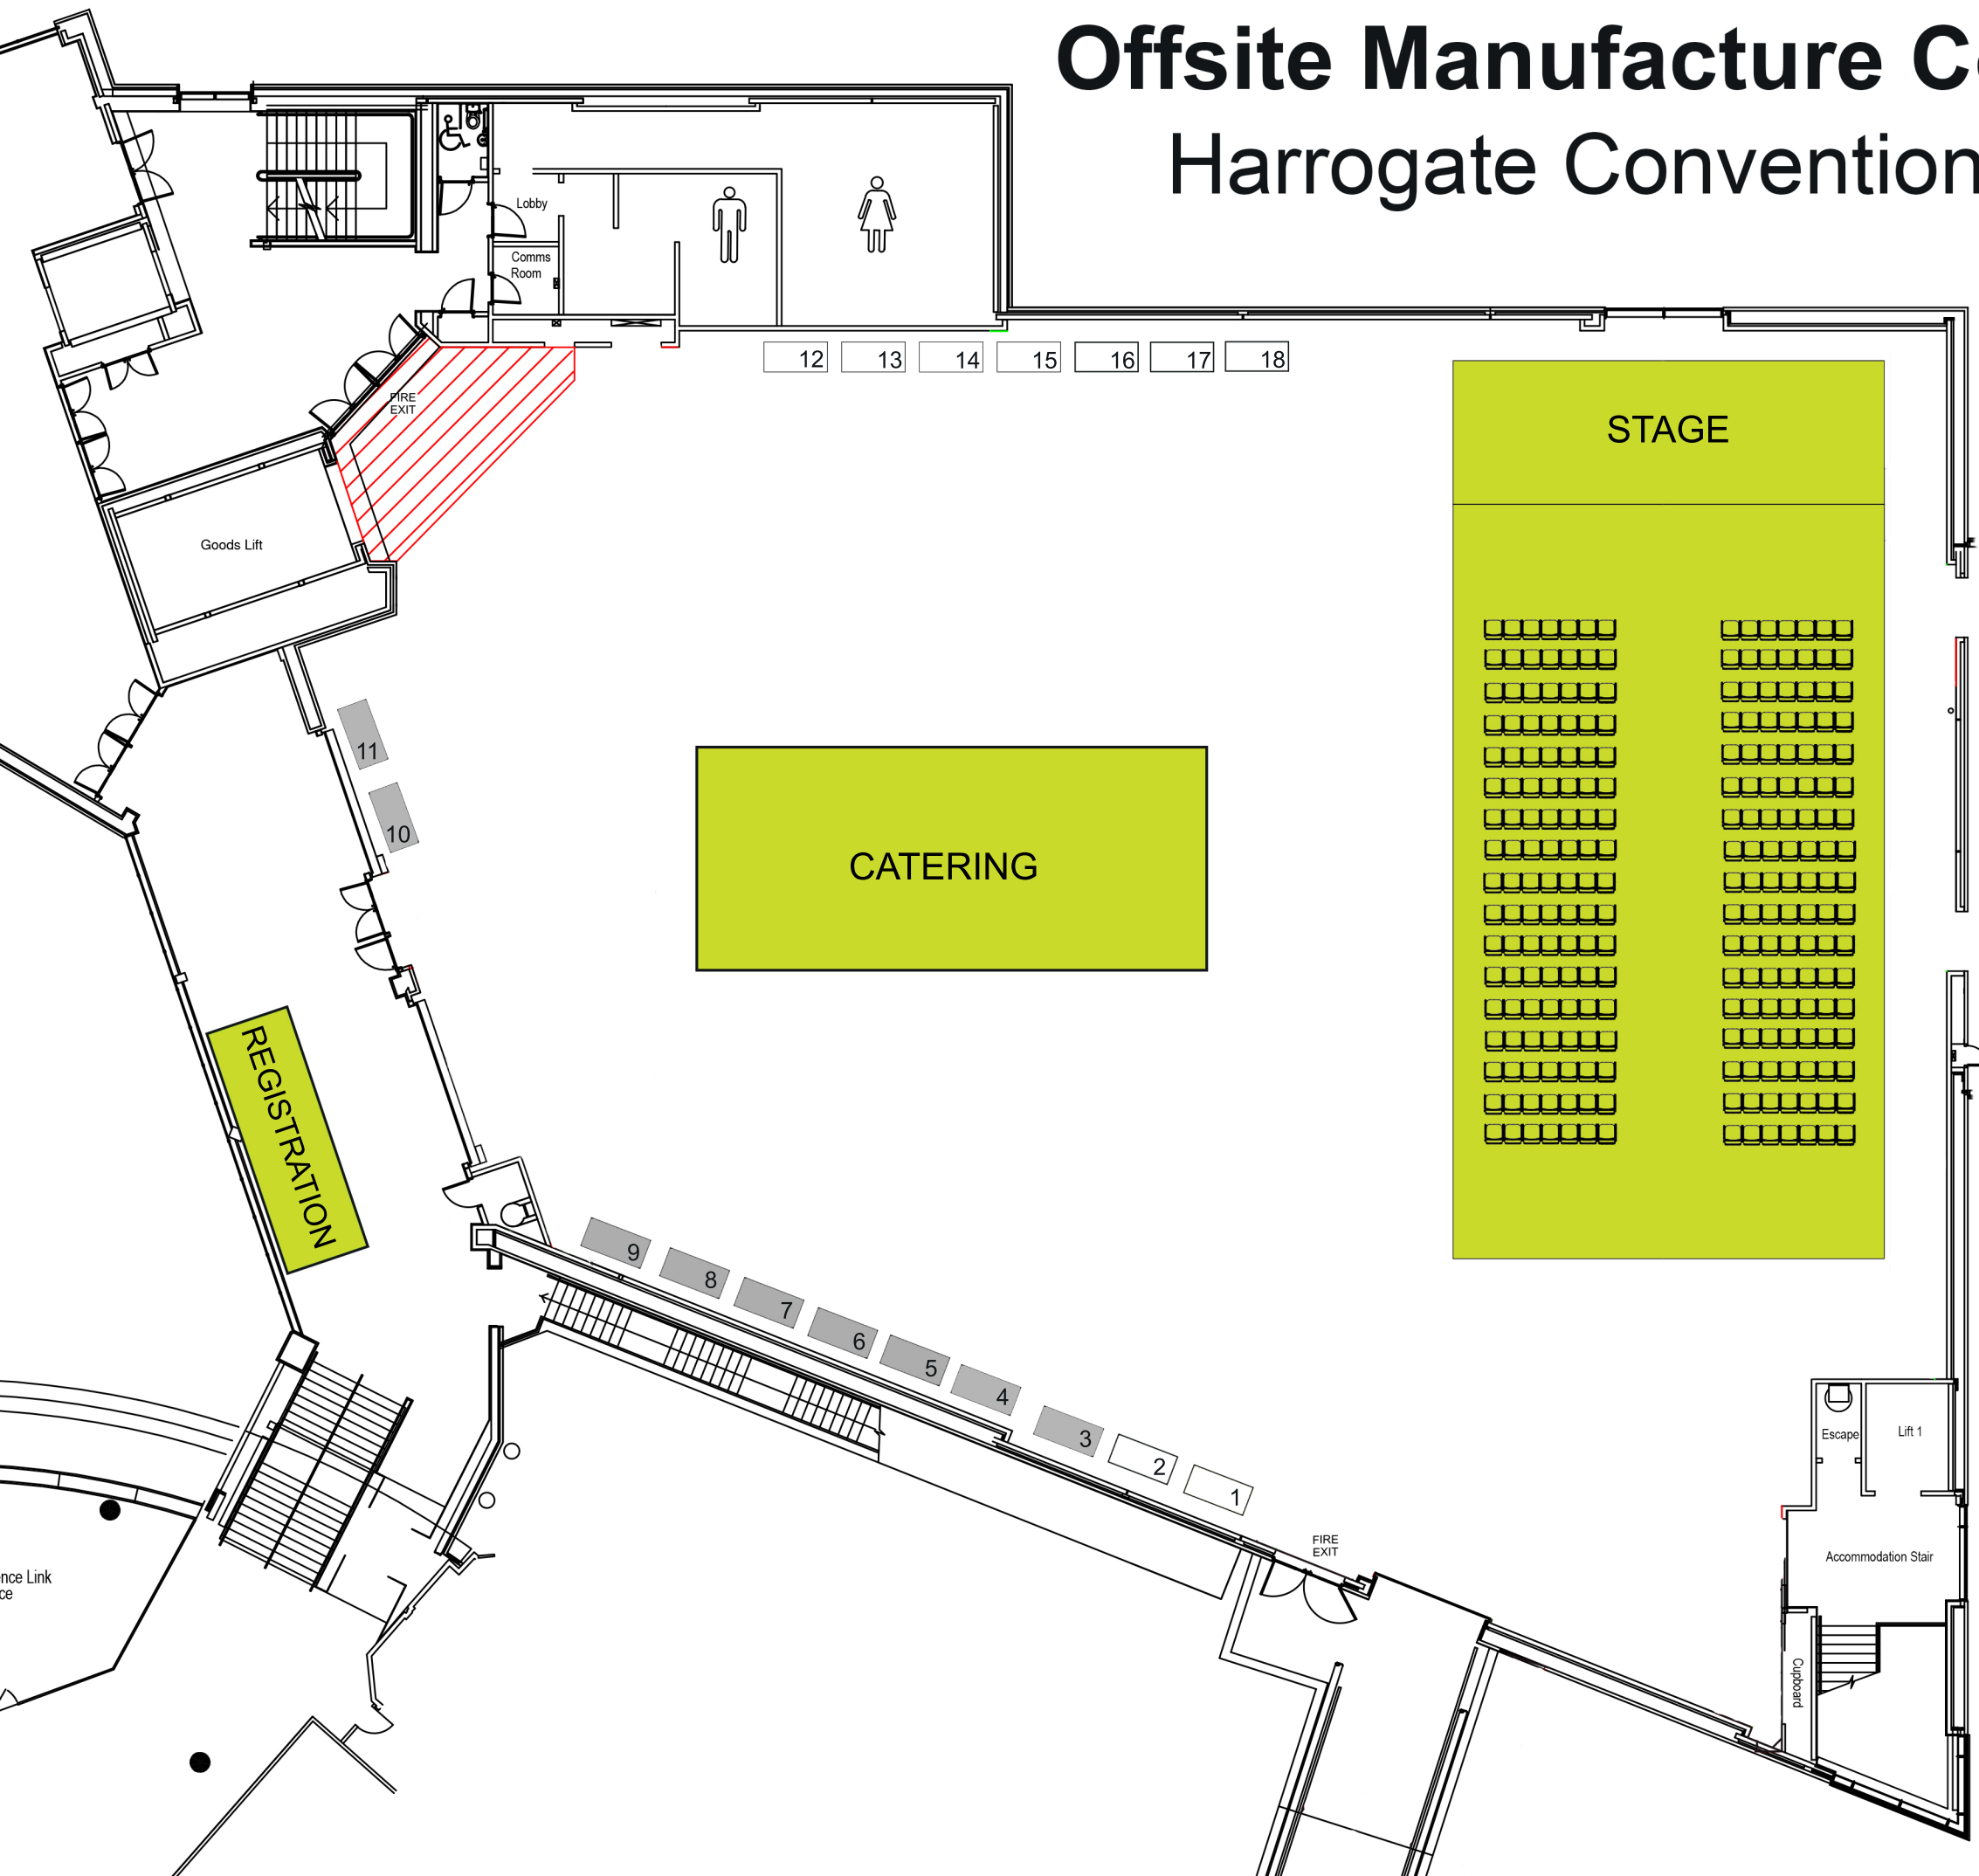

Offsite Manufacture Conference & Exhibition

Harrogate Convention Centre, 24th November

- 3 - CLS Risk Solutions**
- 4 - Totally Modular**
- 5 - Wates Construction**
- 6 - Willmott Dixon**
- 7 - Newforma**
- 8 - Pagabo**
- 9 - CoreHaus**
- 10 - Mid Group Services**
- 11 - Goldbeck Construction**