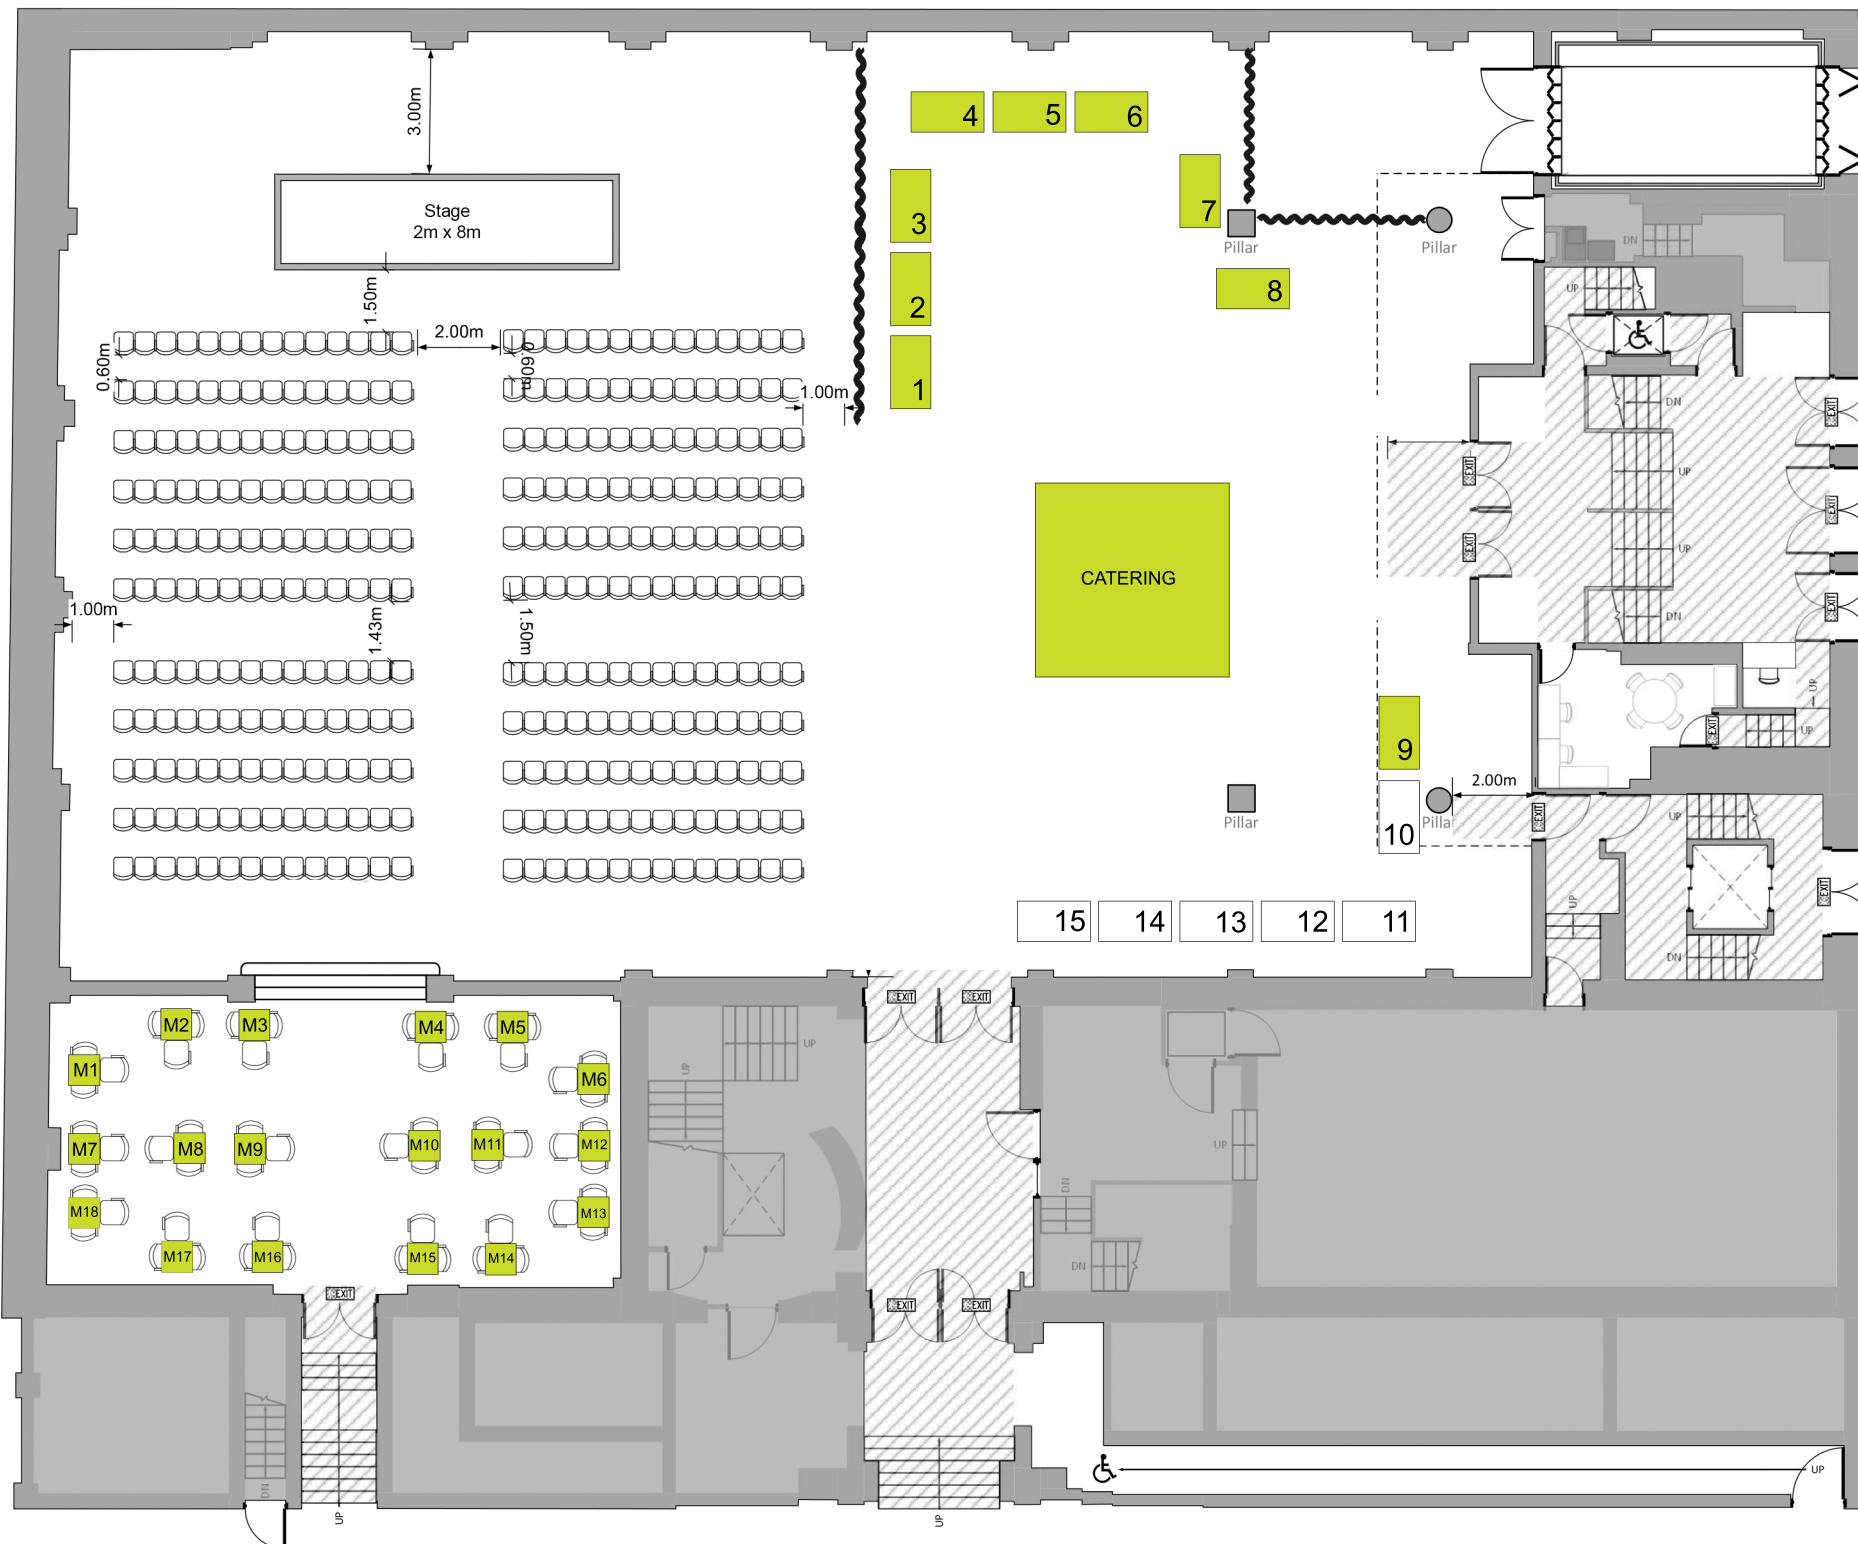

## Meeting Spaces

- M1 - Plowman Craven
- M2 - MRI Software
- M3 - Tata Steel
- M4 - Roberts Limbrick
- M5 - Trebor Developments
- M6 - Britishvolt
- M7 - Vibro Menard
- M8 - Staffordshire County Council
- M9 - Lloyds Banking Group
- M10 - VU.CITY
- M11 - Openreach
- M12 - Mott MacDonald
- M13 - Schneider Electric
- M14 - Geldards
- M15 - BE Design
- M16 - Evri
- M17 - Murphy Geospatial
- M18 - Thorlux Lighting