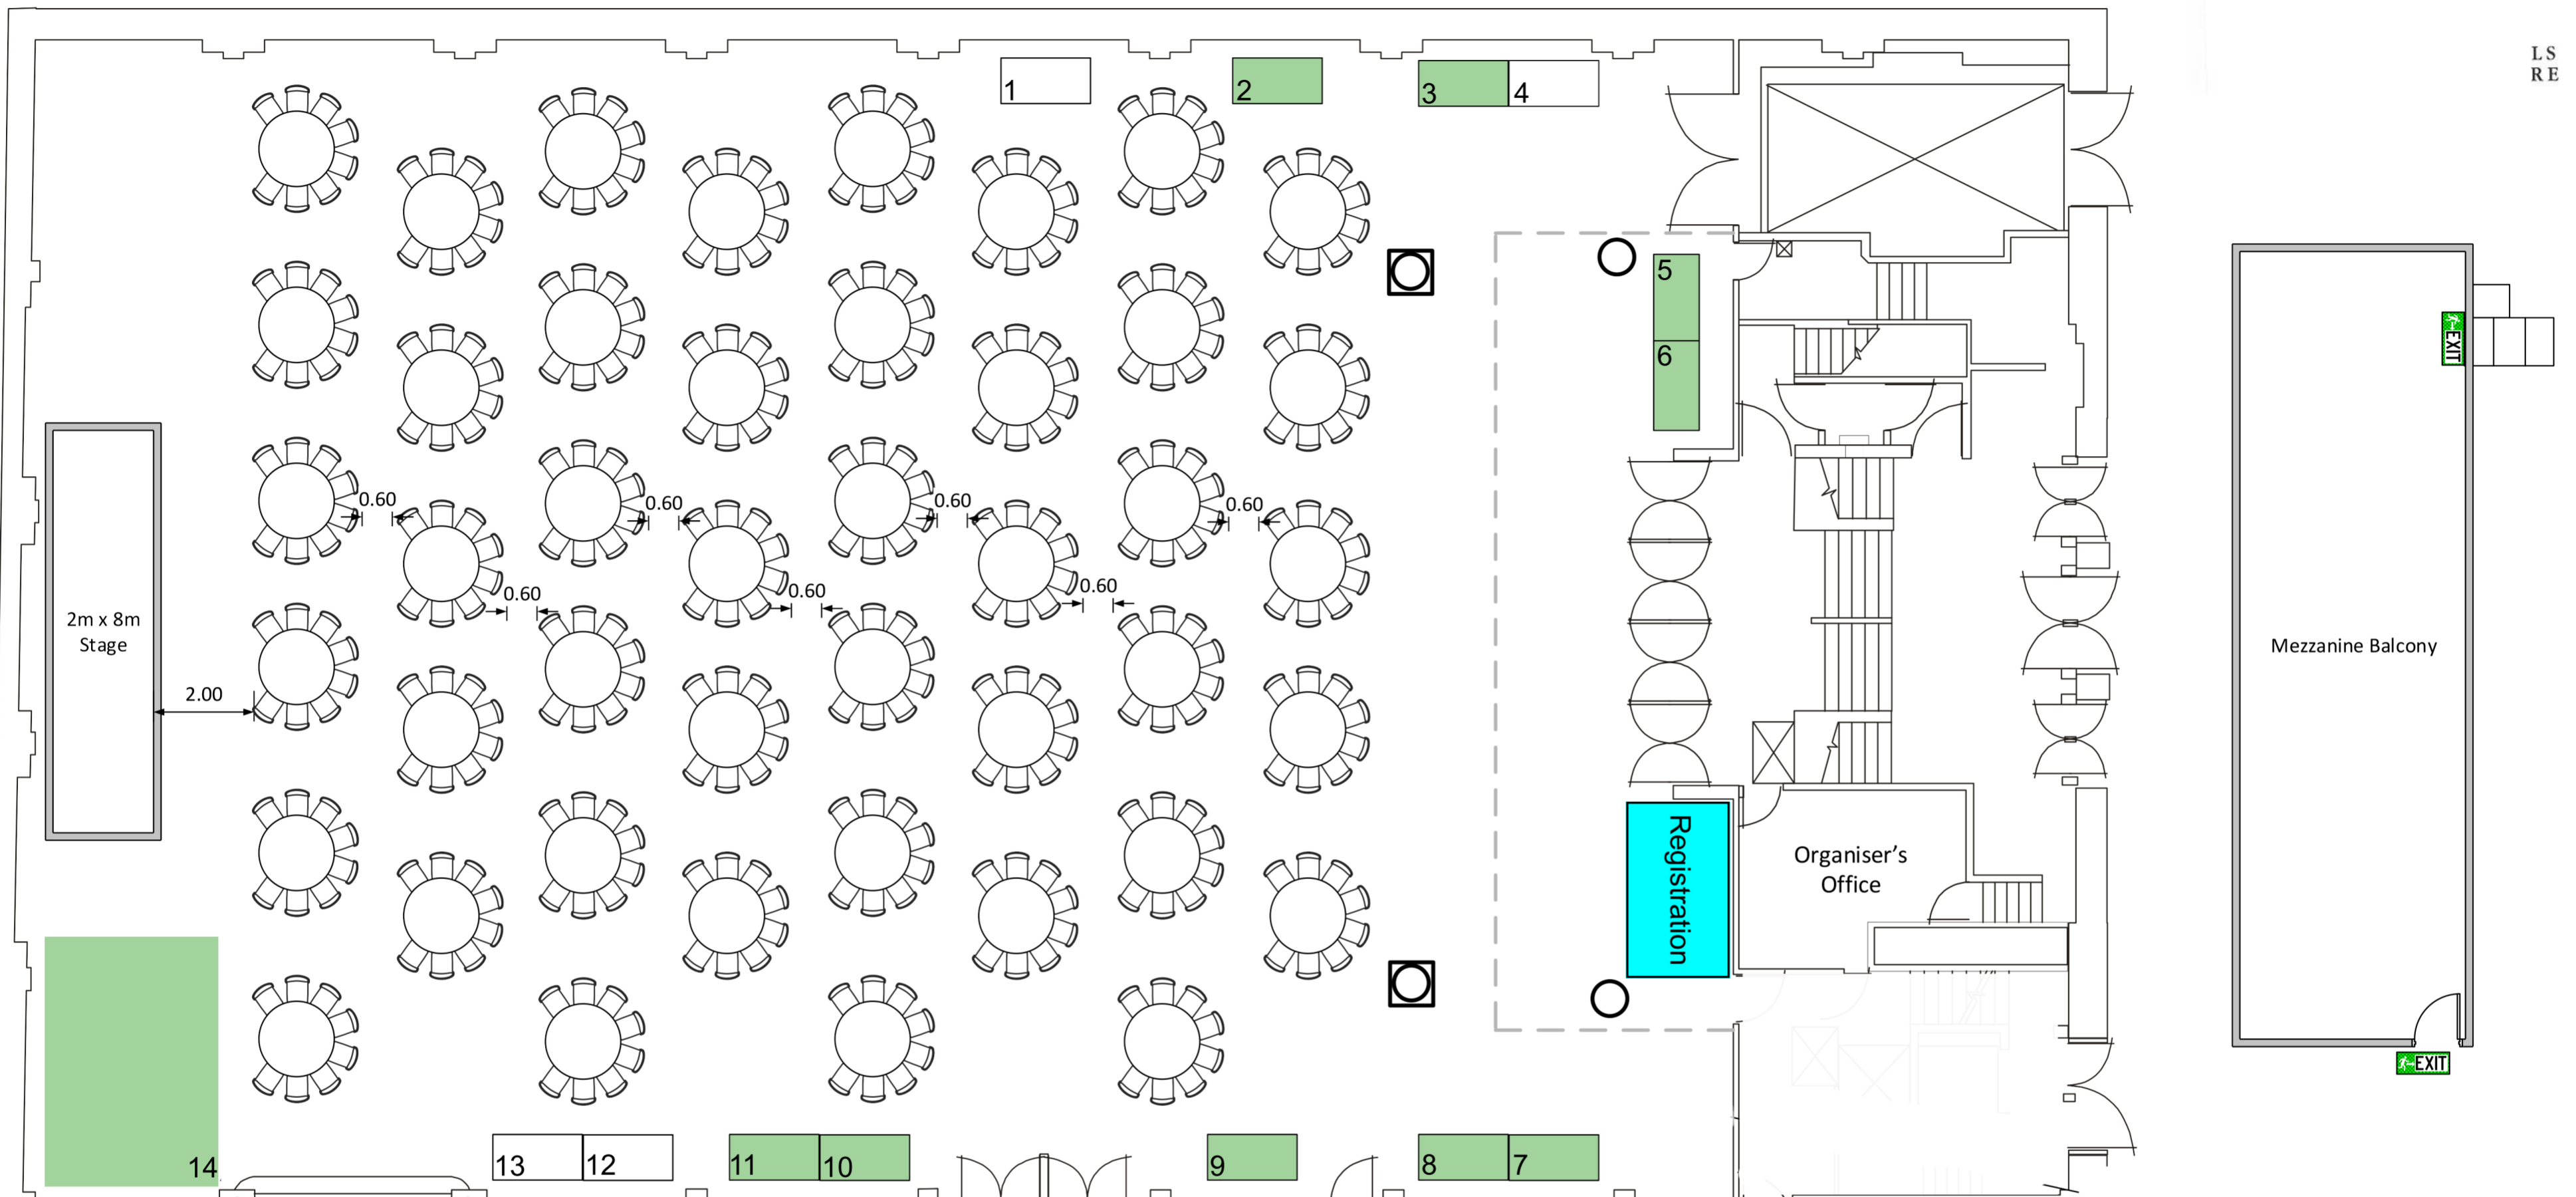

Construction Frameworks Conference

24th May 2018

LS
RE

- 1 - Available
- 2 - Pagabo
- 3 - ISG
- 4 - Availanle
- 5 - Constructive Coaching
- 6 - Wates
- 7 - E.ON
- 8 - LHC
- 9 - Public Sector Frameworks Database
- 10 - Procure Plus/Re:Allies
- 11 - IFC Group
- 12 - Available
- 13 - Available
- 14 - Scape Procure

Catering

Registration

2m x 8m Stage

Organiser's Office

Mezzanine Balcony

EXIT

EXIT

0.60

0.60

0.60

0.60

0.60

0.60

0.60

0.60

0.60

2.00

14

13

12

11

10

9

8

7

1

2

3

4

5

6

LS
RE