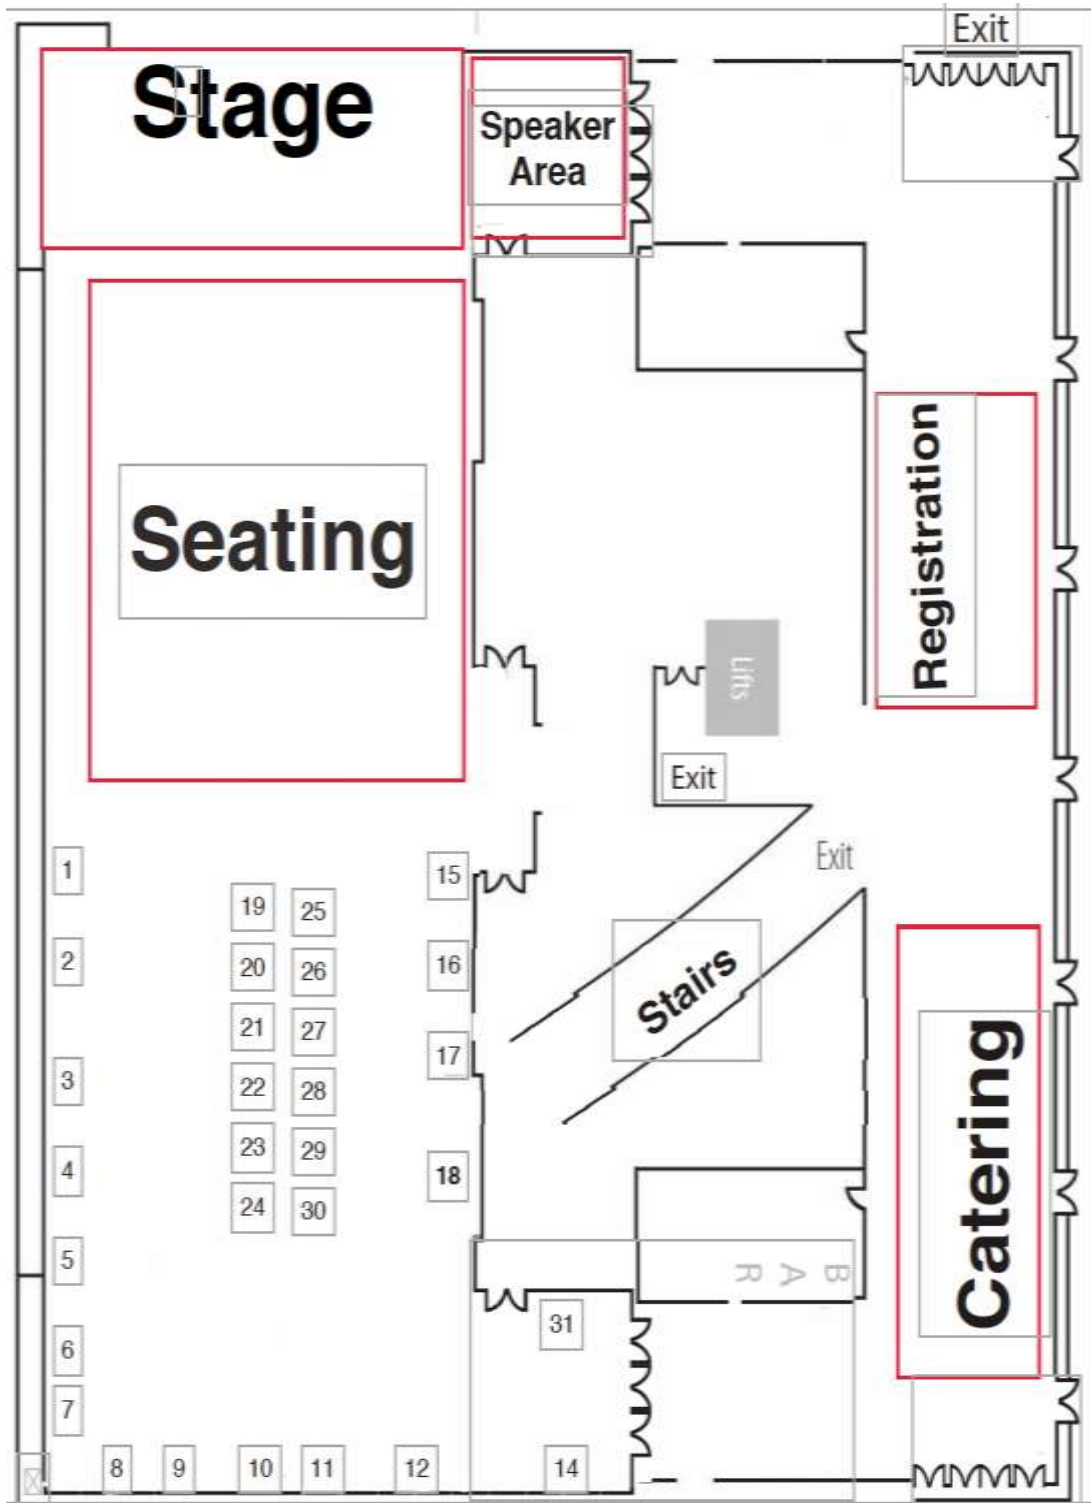

Oxford Cambridge Corridor Economic Growth Conference 2018

MK Dons Stadium, Milton Keynes 21st June 2018

- | | | |
|---|--|----------------|
| 1 - Bouygues Energies & Services | 12 - England's Economic Heartland | 23 - Available |
| 2 - Peter Brett Associates | 14 - Available | 24 - Available |
| 3 - Border Archaeology | 15 - Available | 25 - Available |
| 4 - David Lock Associates | 16 - Available | 26 - Available |
| 5 - Available | 17 - Available | 27 - Available |
| 6 - Available | 18 - Available | 28 - Available |
| 7 - Available | 19 - MOLA Museum of London | 29 - Available |
| 8 - Available | Archaeology | 30 - Available |
| 9 - Available | 20 - Available | 31 - Available |
| 10 - E.ON | 21 - Available | |
| 11- National Infrastructure Commission | 22- Available | |