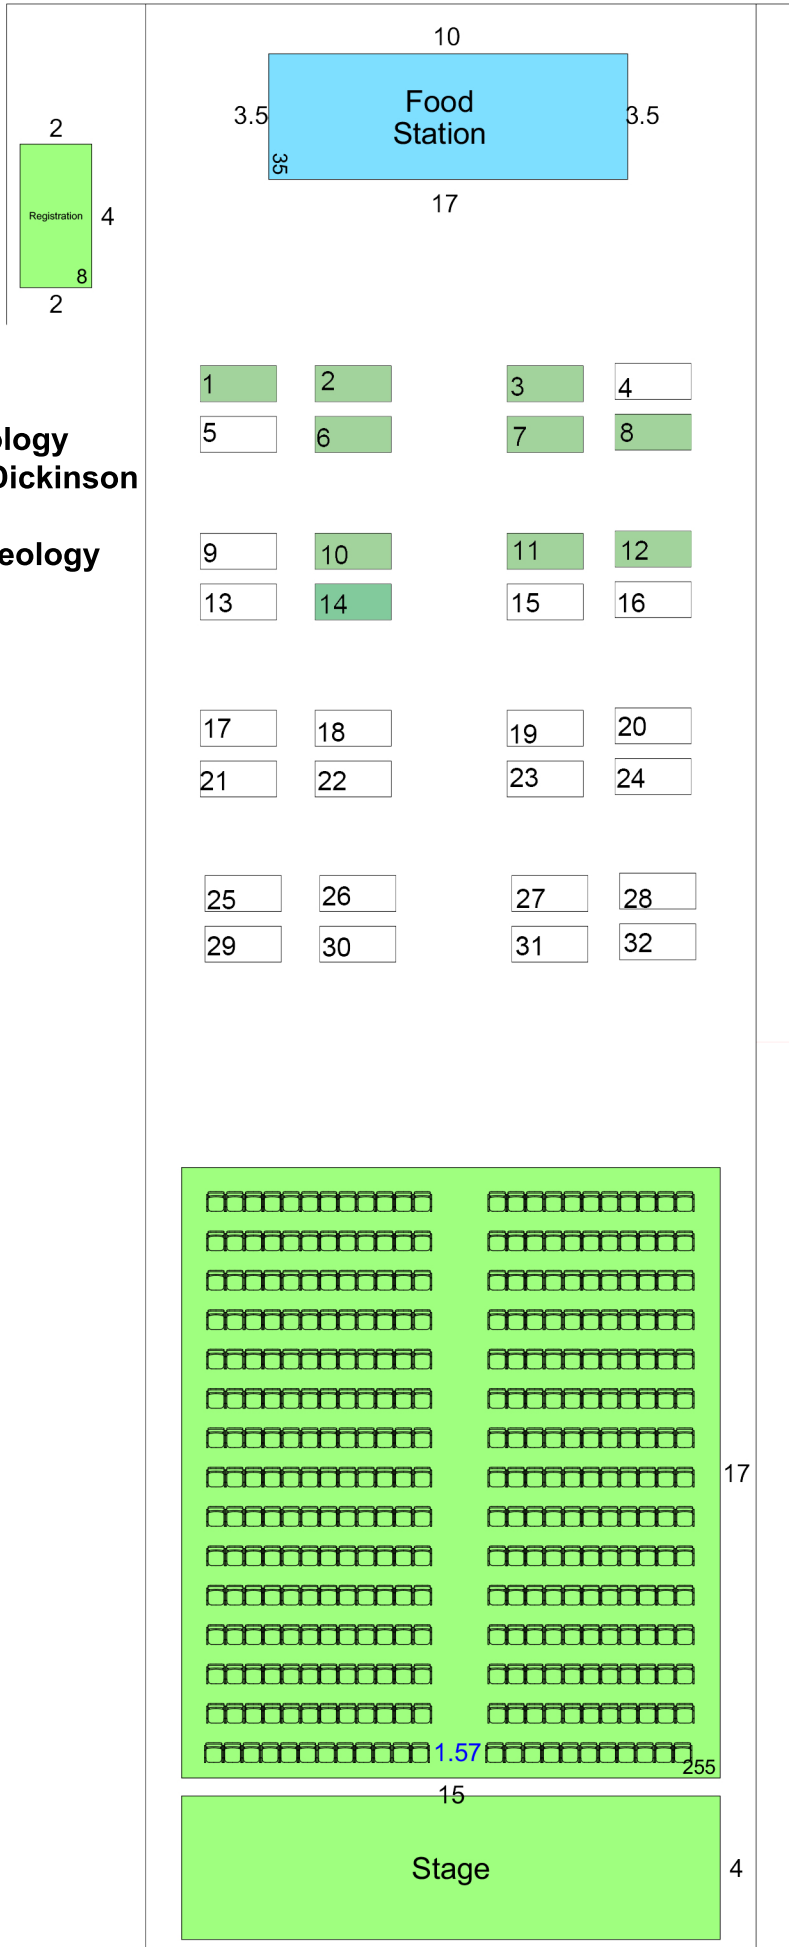

West of England Economic Growth Conference 2018

11th October 2018

- 1 - Vertase FLI
- 2 - Pegasus
- 3 - Border Archaeology
- 6 - Womble Bond Dickinson
- 8 - Waterman
- 10 - Wessex Archaeology
- 11 - E.ON
- 12 - IFC Group
- 14 - Ashfords