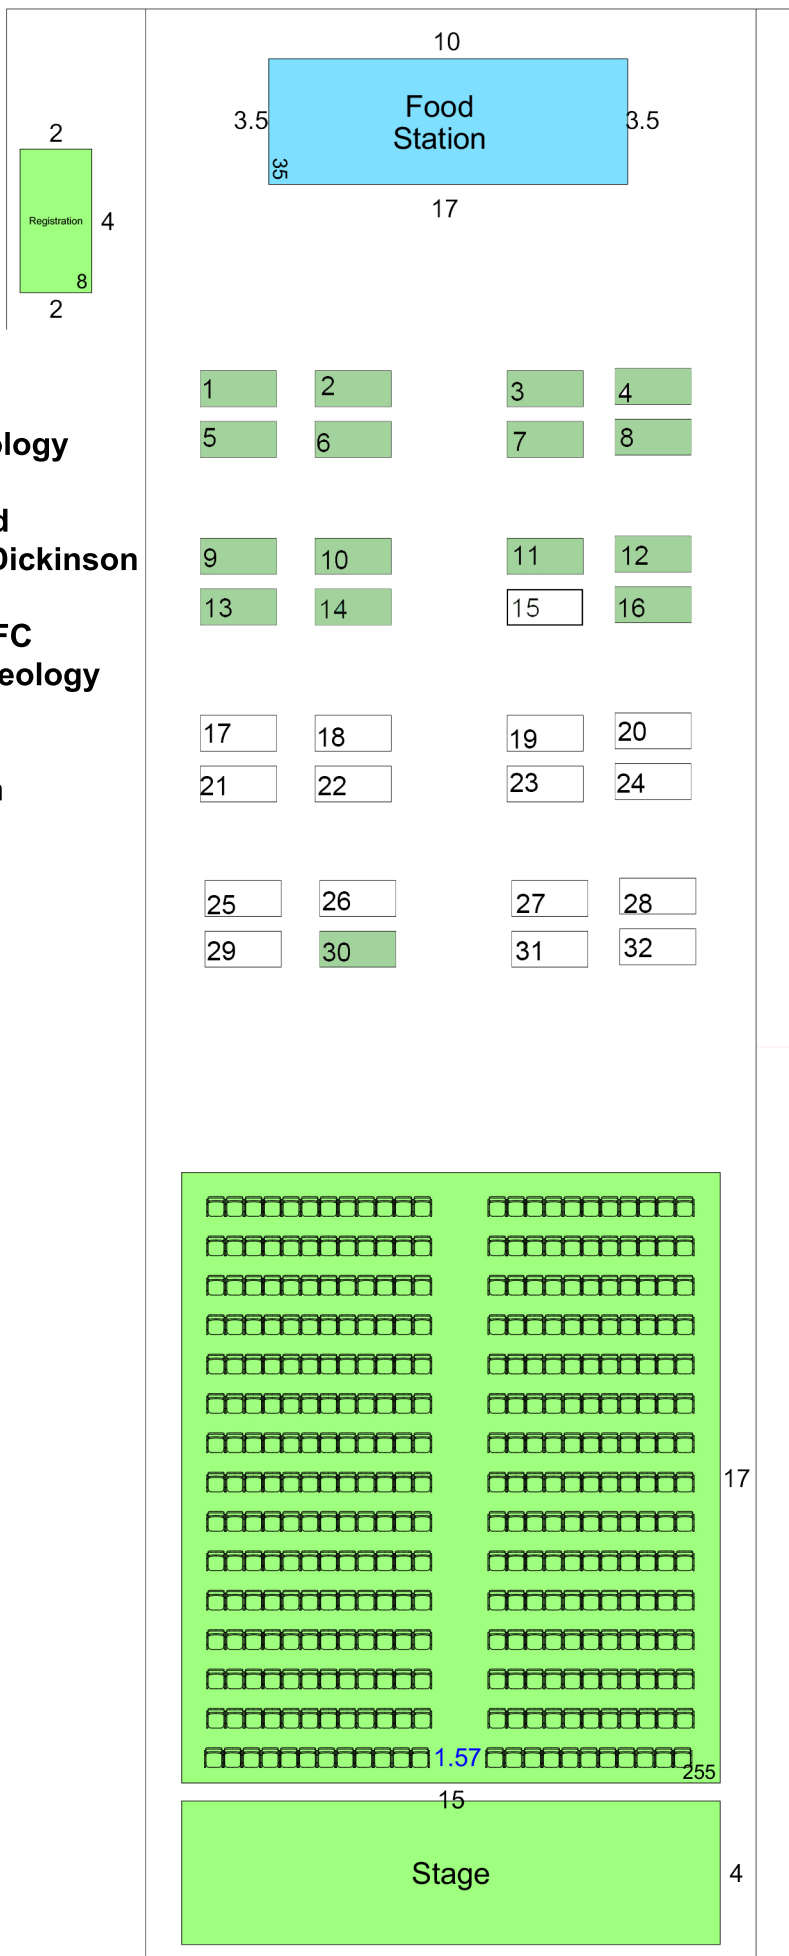

West of England Economic Growth Conference 2018

11th October 2018

- 1 - Vertase FLI
- 2 - Pegasus
- 3 - Border Archaeology
- 4 - Balfour Beatty
- 5 - Mott MacDonald
- 6 - Womble Bond Dickinson
- 8 - Waterman
- 9 - Bristol Rovers FC
- 10 - Wessex Archaeology
- 11 - E.ON
- 12 - IFC Group
- 13 - Willmott Dixon
- 14 - Ashfords
- 16 - IoD
- 30 - SLR